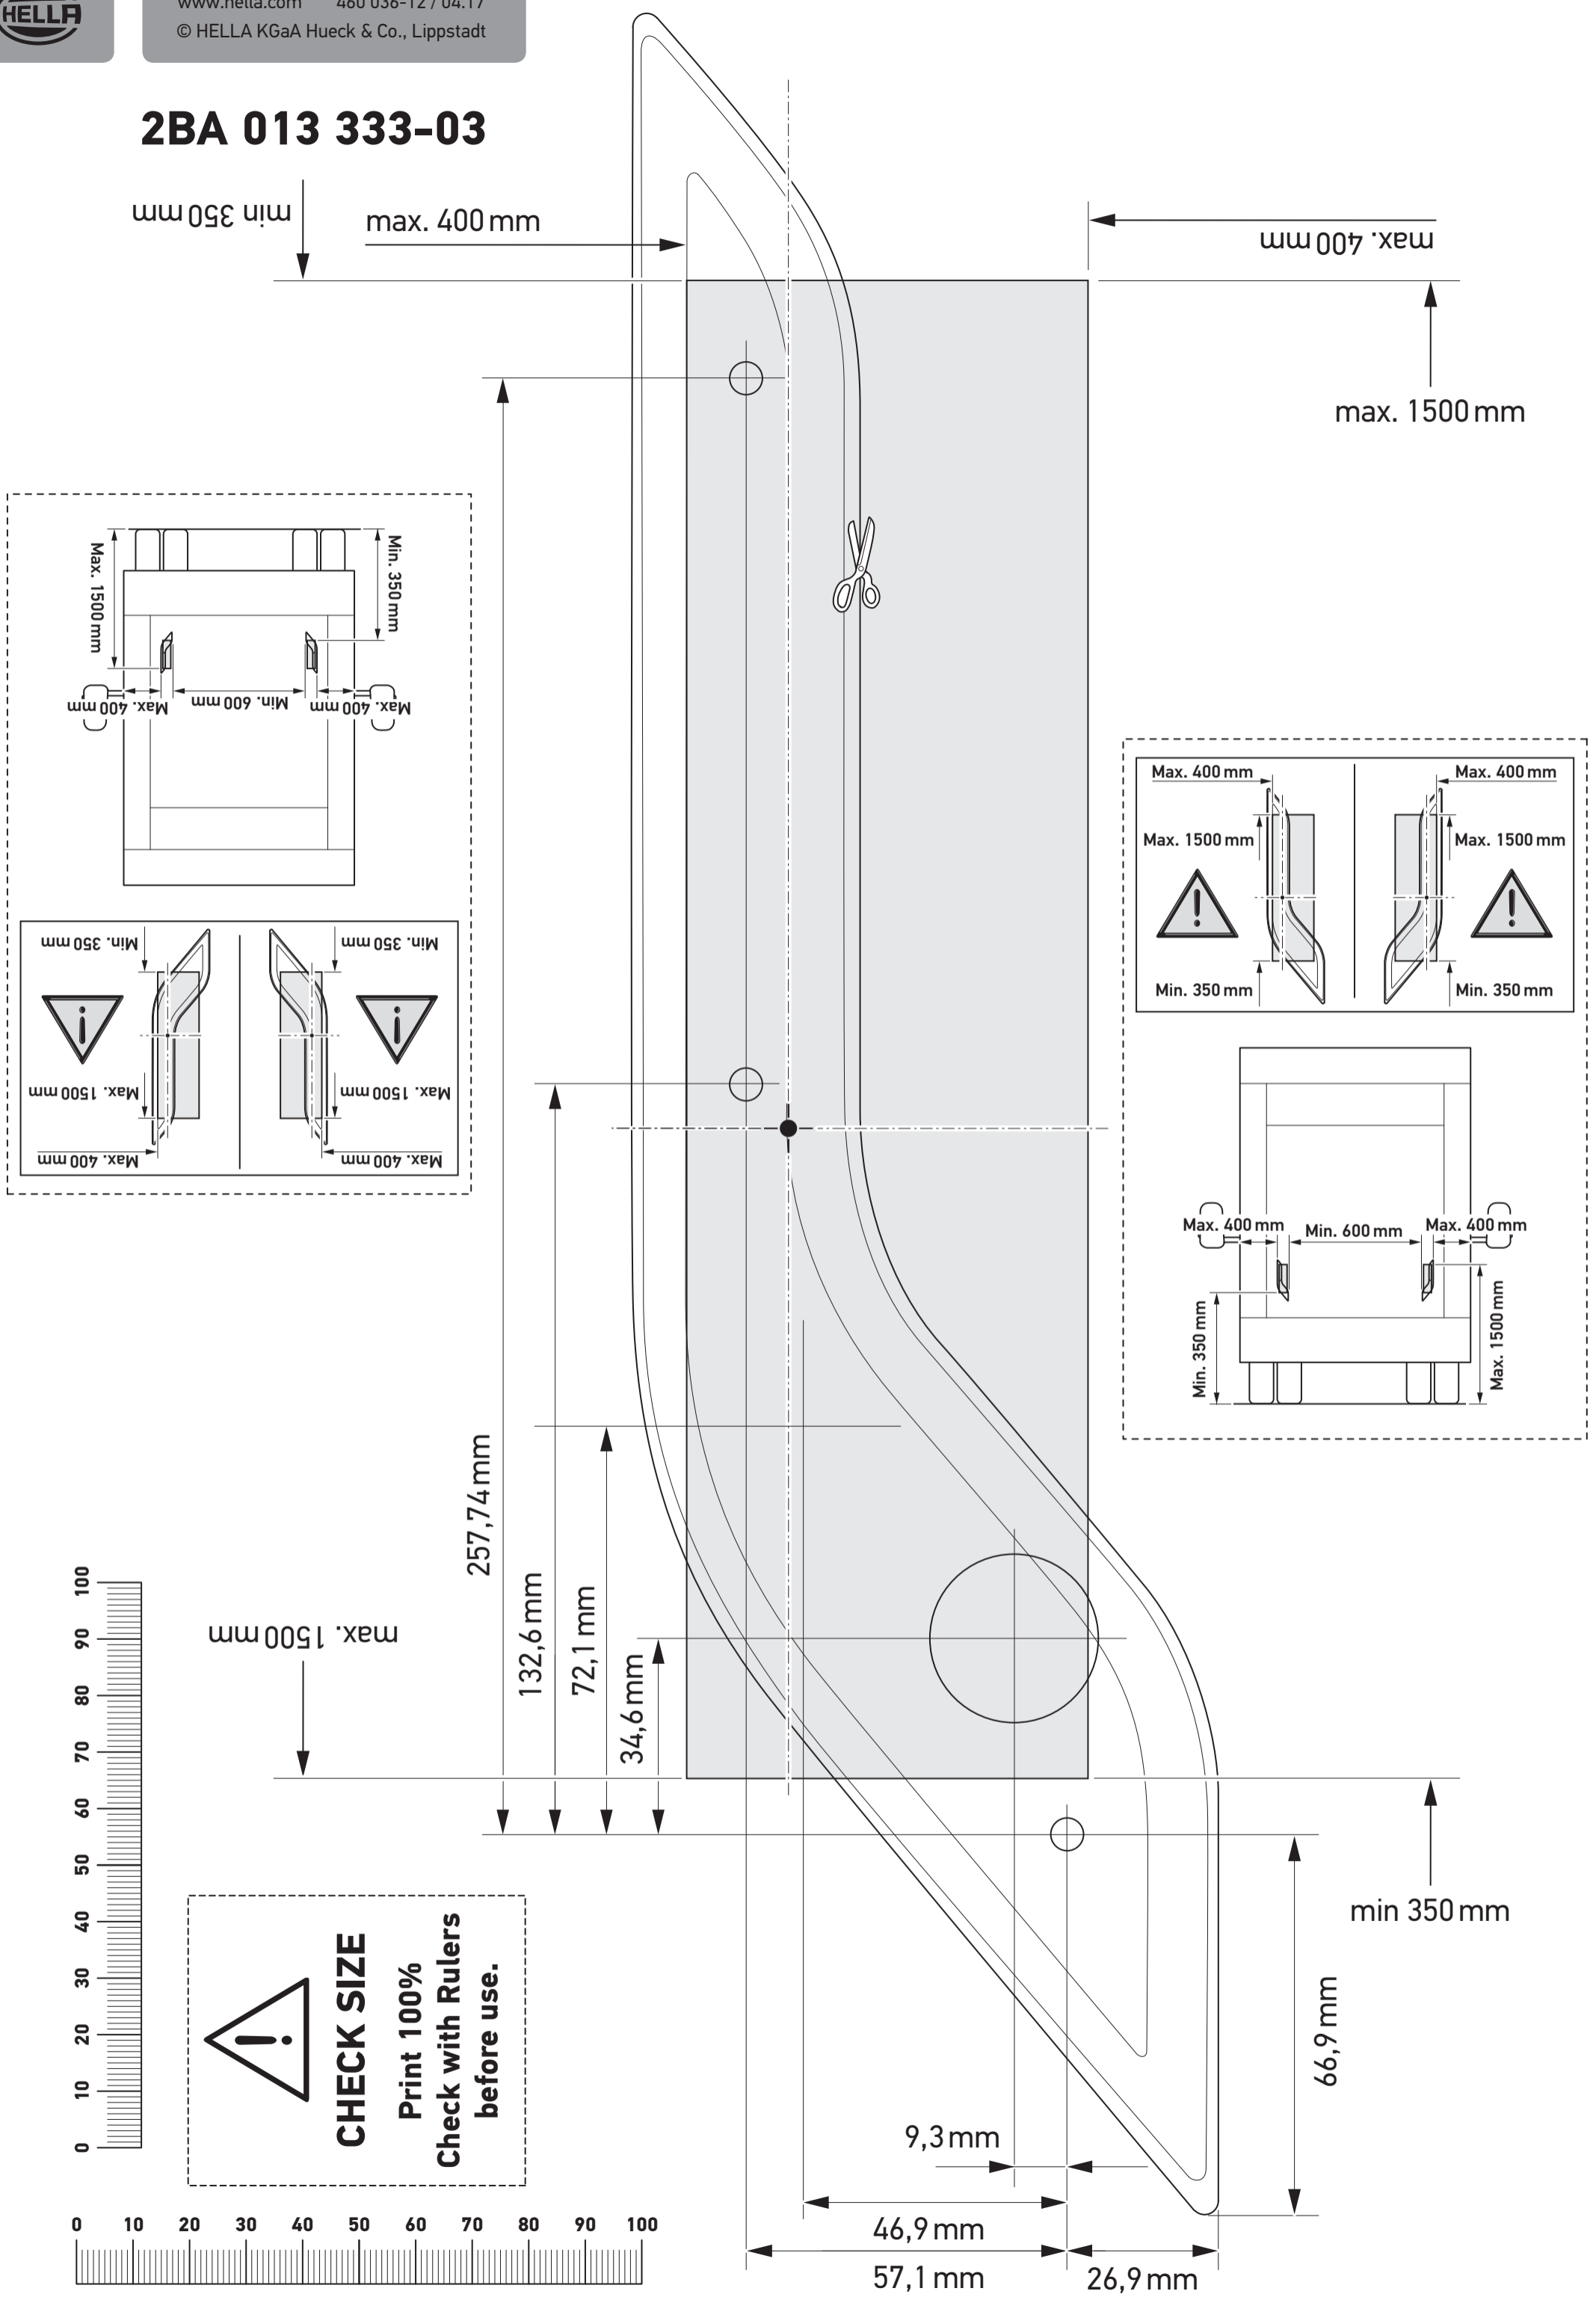

2BA 013 333-03

CHECK SIZE
Print 100%
Check with Rulers
before use.